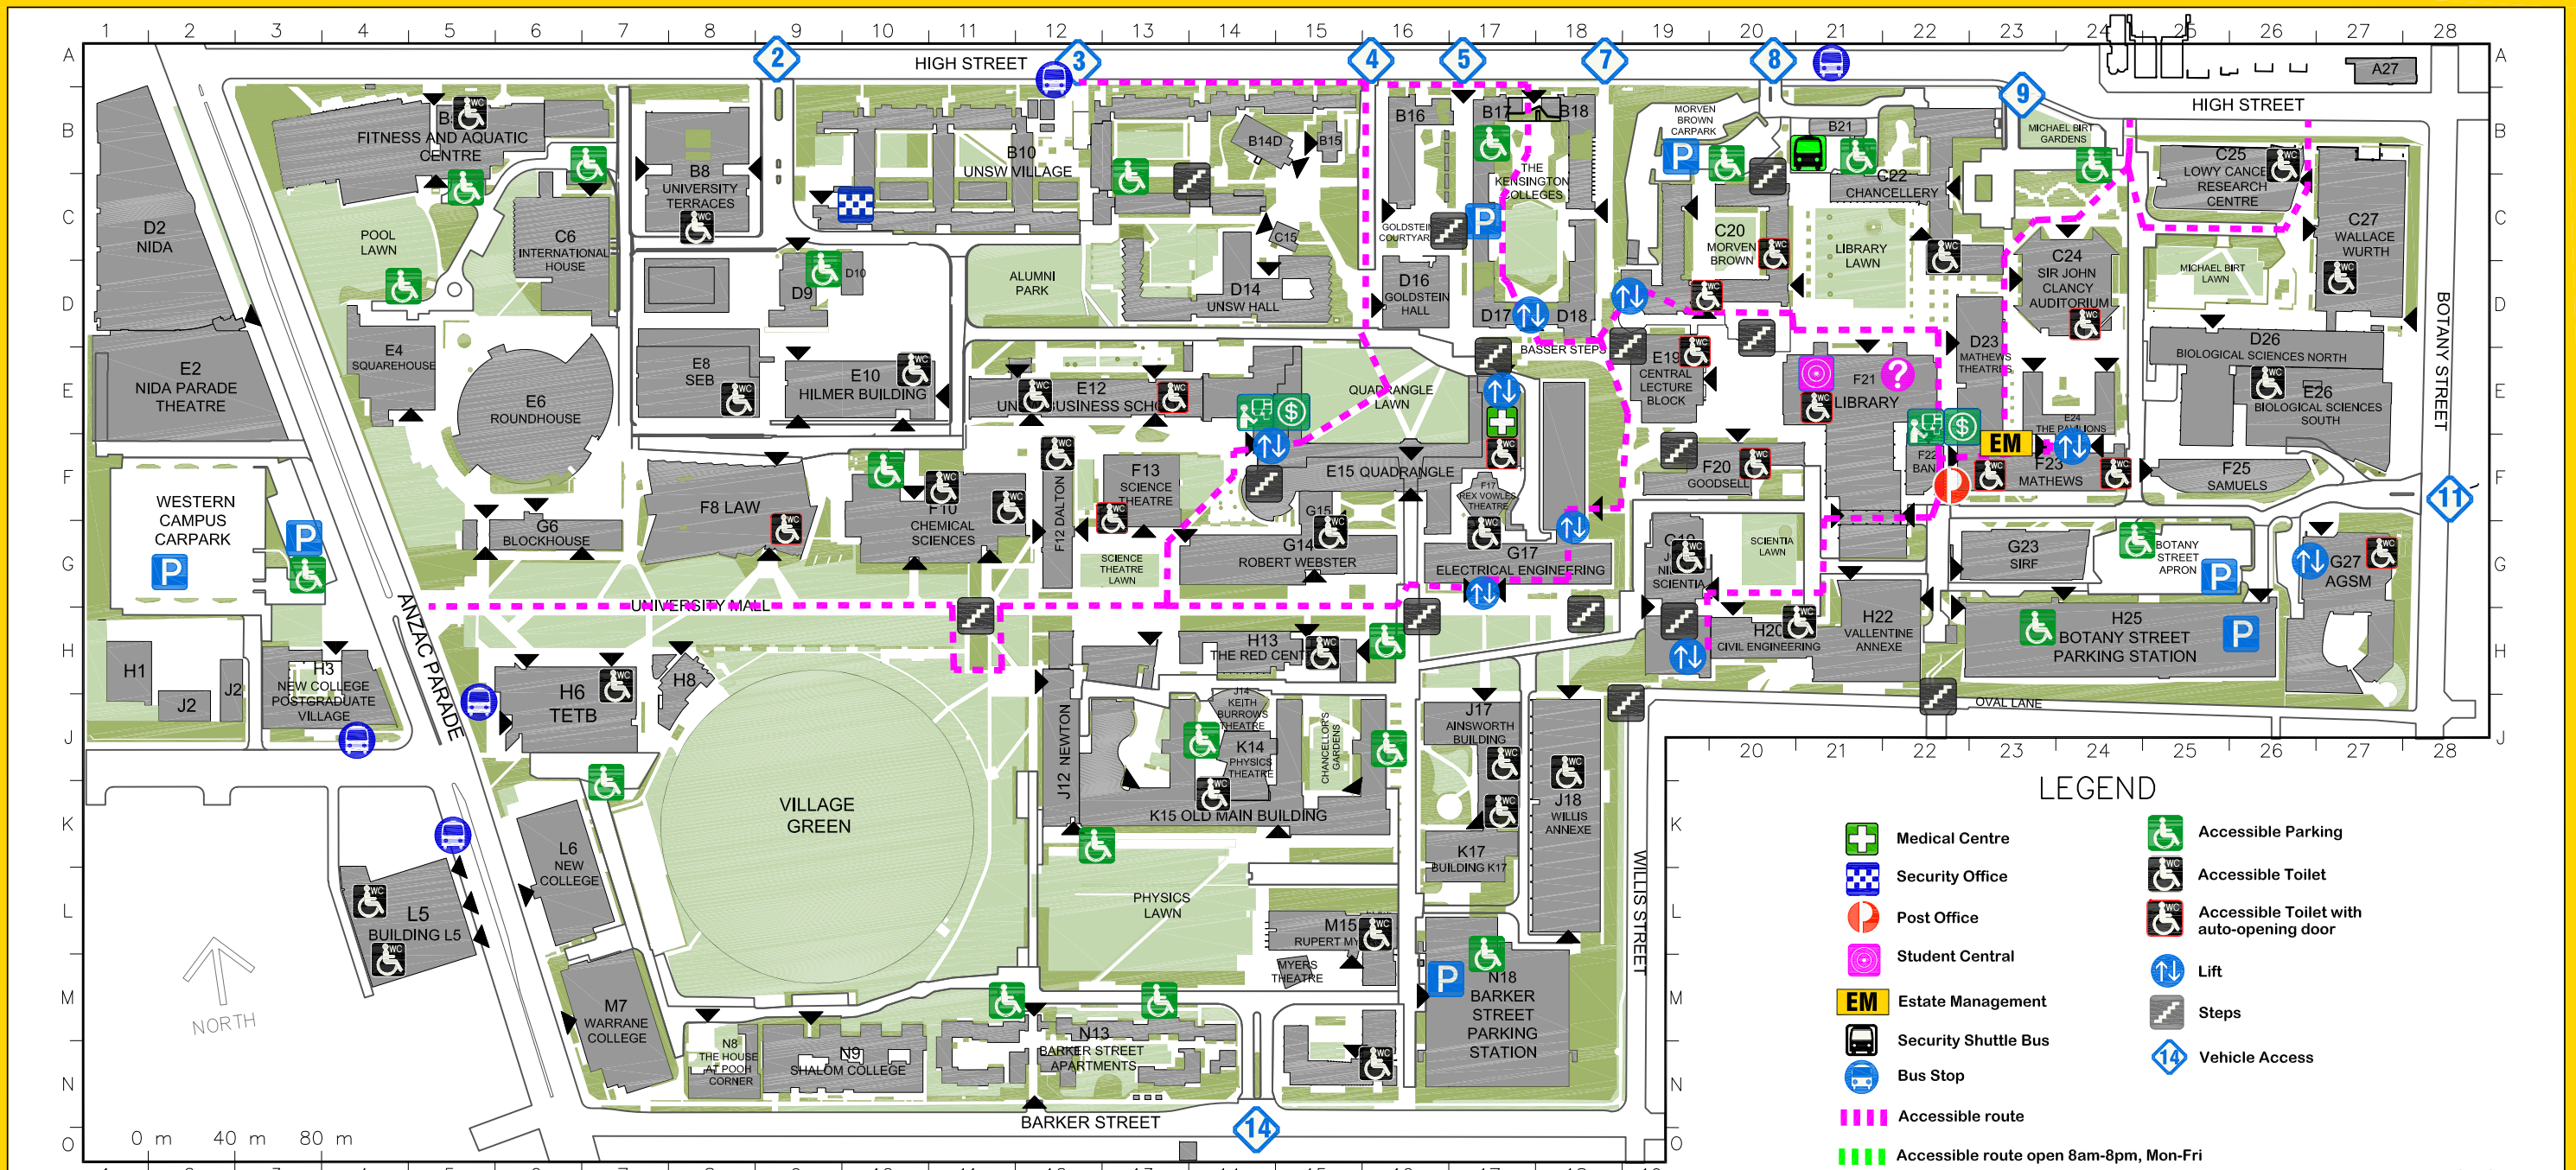

# Kensington Campus Accessible Parking & Toilets

13/02/2019

Buildings		Lowy Cancer		University Regiment		Faculty Offices		New South Global Theatre		Foundation Studies		Research Services	
AGSM	G27	Research Centre	C25	UNSW Business School	H1	Arts and Social Sciences	C20	Old Main Theatres (Room 112)	K15	Freehills Law Library	L5	Security Services	M15
Ainsworth Building	J17	Mathews	F23		E12	Built Environment	H13	Parade Theatres	E2	Future Students Office	F8	Security	B10
Biological Sciences North	D26	Mathews Arcade	E24a	<b>Student Accommodation</b>		Engineering	K17	Physics Theatre	K14	Graduate Research School	H13	Sports Association	H8
Biological Sciences South	E26	Morven Brown	C20	Barker Apartments	N13	Law	F8	Red Centre Theatre	H13	Help Zone (Student ID Cards)	M15	Study Abroad and Exchange	F20
Blockhouse	G6	Newton	J12	Basser College	D17	Medicine	C27	Rex Vowels Theatre	F17	Human Resources	C22	Squash Courts	B7
Building D10	D10	NIDA	D2	Creston College	A25	Science	F12	Ritchie Theatre	G19	Institute of Languages	L5	The Learning Centre	C22
Building L5, 223 Anzac Parade	L5	Old Main	K15	Fig Tree Hall	B18	UNSW Business School	E12	Rupert Myers Theatre	M15	IT Service Desk	F21	Unisuper	B8
Chancellery	C22	Pavilions	E24	Goldstein College	B17	Theatres	G27	Webster Theatres	G15	Kingsford Legal Centre	F8	University Health Services	E15
Chemical Sciences	F10	Quadrangle	E15	Goldstein Hall	D16	AGSM Theatres	F8	Science Theatre	F13	Learning & Teaching Unit @UNSW	21	UNSW Admissions	F21
Civil Engineering	H20	Red Centre	H13	International House	C6	Allens	E19	Building D10 - Studio 1	D10	Library	F21	UNSW Bookshop	E15
Colombo House	B16	Robert Webster	G14	New College	L6	Central Lecture Block	F10	Services	C18	Lifestyle Clinic	A27	UNSW International Student Centre	H13
Computer Science	K17	Roundhouse @ Unibar	E6	Philip Baxter College	D18	Chemical Sciences Theatres	H20	Accommodation Services	C22	Mail Centre	F23	UNSW Residential Communities	B17
Dalton	F12	Rupert Myers	M15	Shalom College	N9	Civil Engineering (Room G1)	C24	Alumni Association	D17	Marketing Development	C22	UNSW Scholarships	F21
Dangerous Goods Store	F17A	Sam Cracknell Pavilion	H8	Warrane College	M7	Clancy Auditorium	B16	Arc @ UNSW	E15	New South Innovations	M15	UNSW Fitness and Aquatic Centre	B5
Electrical Engineering	G17	Samuels	F25	UNSW Village	B10	Colombo Theatres	B14d	Careers and Employment Office	E4	Nura Gili - Balnaves Place	J17	The Nucleus: Student Hub	F21
Golf House, 38 Botany Street	A27	SIRF	G23	UNSW Residential Communities	B17	Fig Tree Theatre	F8	Chaplains	F21	Optometry Clinic	M15	Venues and Events	F23
Hilmer Building	E10	Squarehouse	E4			Gonski Levy Theatre	D9	Co-op program & Scholarship	E15	Physiotherapy Clinic	B8		
John Goodsell	F20	Tyree Energy Technologies	H6			IO Myers Studio	J14	Counselling Service	F20	Post Office	F22	<b>Childcare Centres</b>	
John Niland Scientia	G19	Wallentine Annexe	H22			Keith Burrows Theatre	F8	Educational Support Service	F20	Print Centre	F23	Kangas House, 52 Barker St	O14
Law	F8	Wallace Wurth	C27			Law Theatres	E15	Equity and Disability Unit	F20	Religious Centre	E4	House at Pooh Corner	N8
Library	F21	Willis Annexe	J18			Macauley Theatre	D23	Estate Management	F23			Tigger's Honeypot, 22 Botany St	BS22
						Mathews Theatres						Owl's House, 9 Kennedy St	KS9